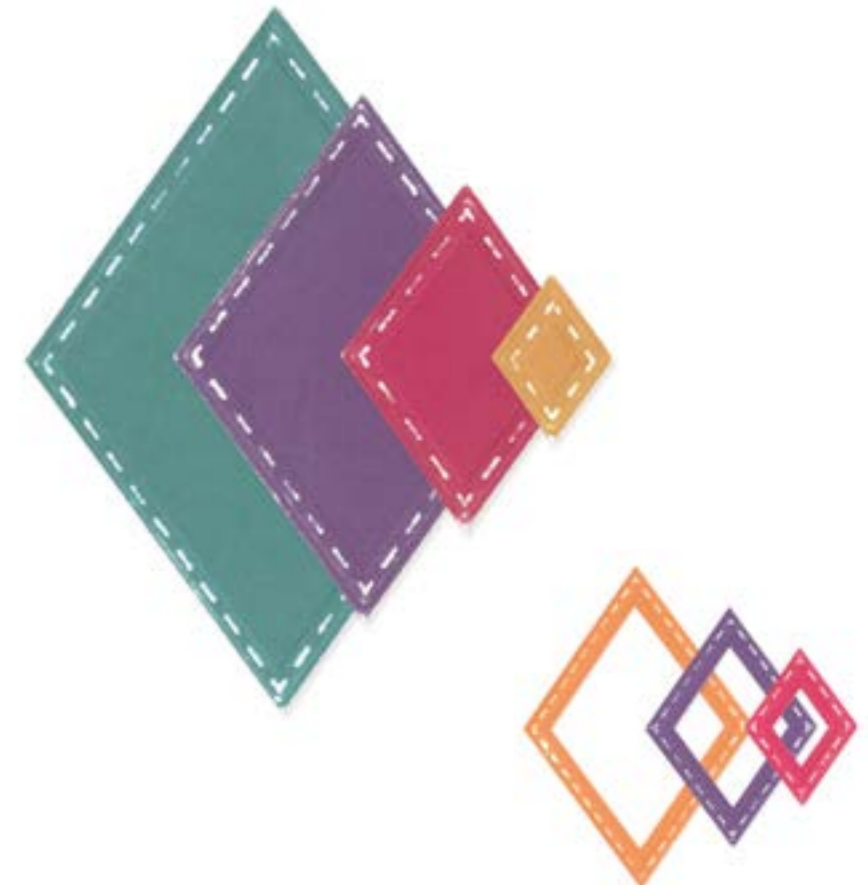

Approximate Design Size:

4 3/8" x 6 1/8" - 7/8" x 1 1/8"
11.11cm x 15.56cm - 2.22cm x 2.86cm